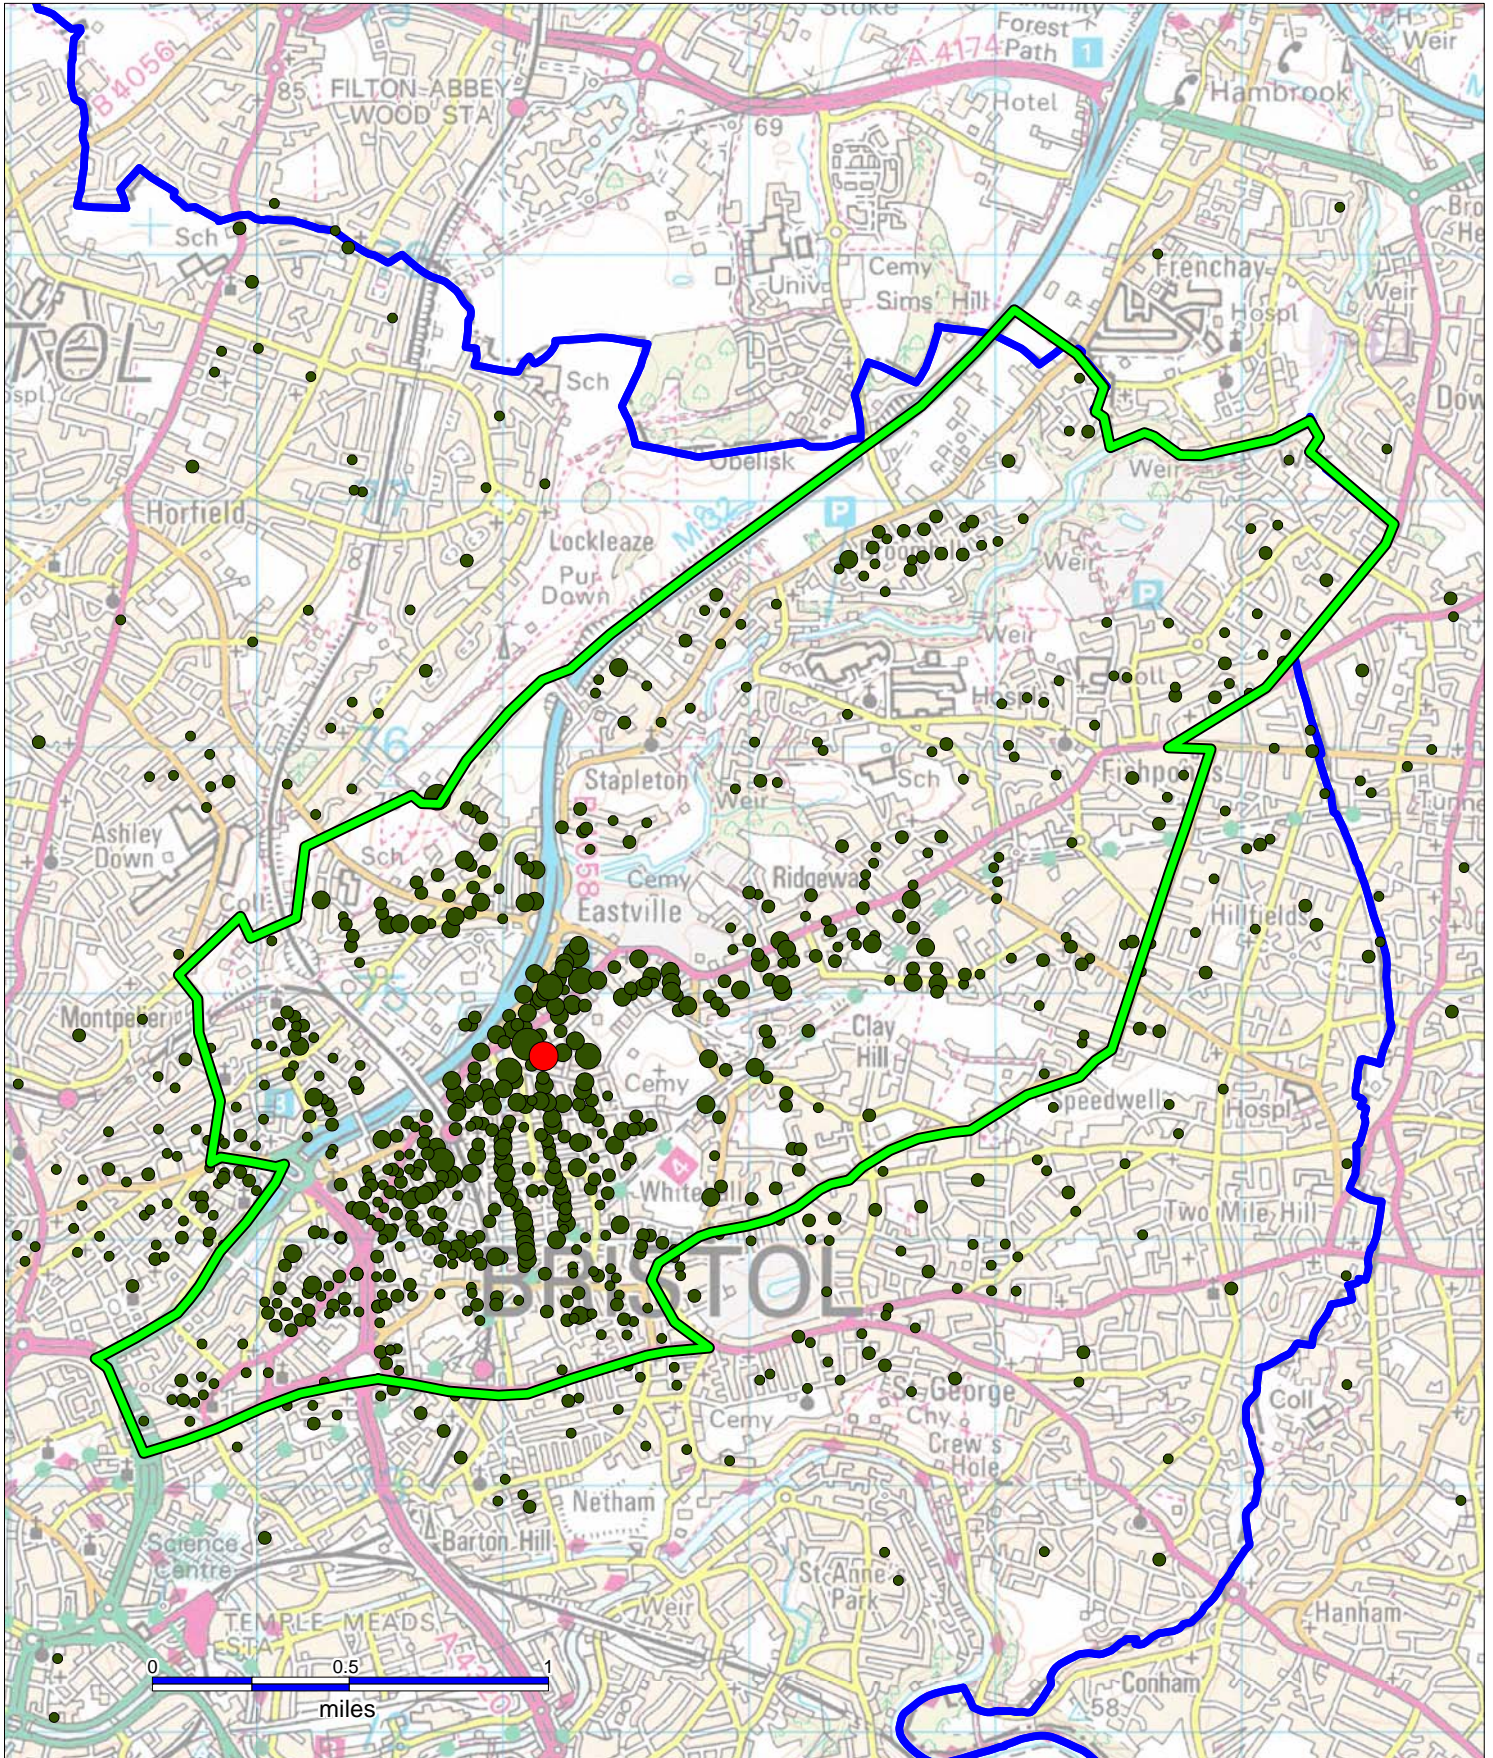

# PRACTICE BOUNDARY AND POPULATION SPREAD THE MAYTREES PRACTICE

L81648

Population Data: 5 January 2010  
Total Practice Population : 4057

**Avon IM&T Consortium**

Trevor Foster - 8 February 2010  
Dotted Eyes © Crown Copyright, database right 2008.  
All rights reserved. Licence Number 100019918  
© MapInfo Corp 2007  
X:\Practice\L81648\L81648\_all\_pc.wor